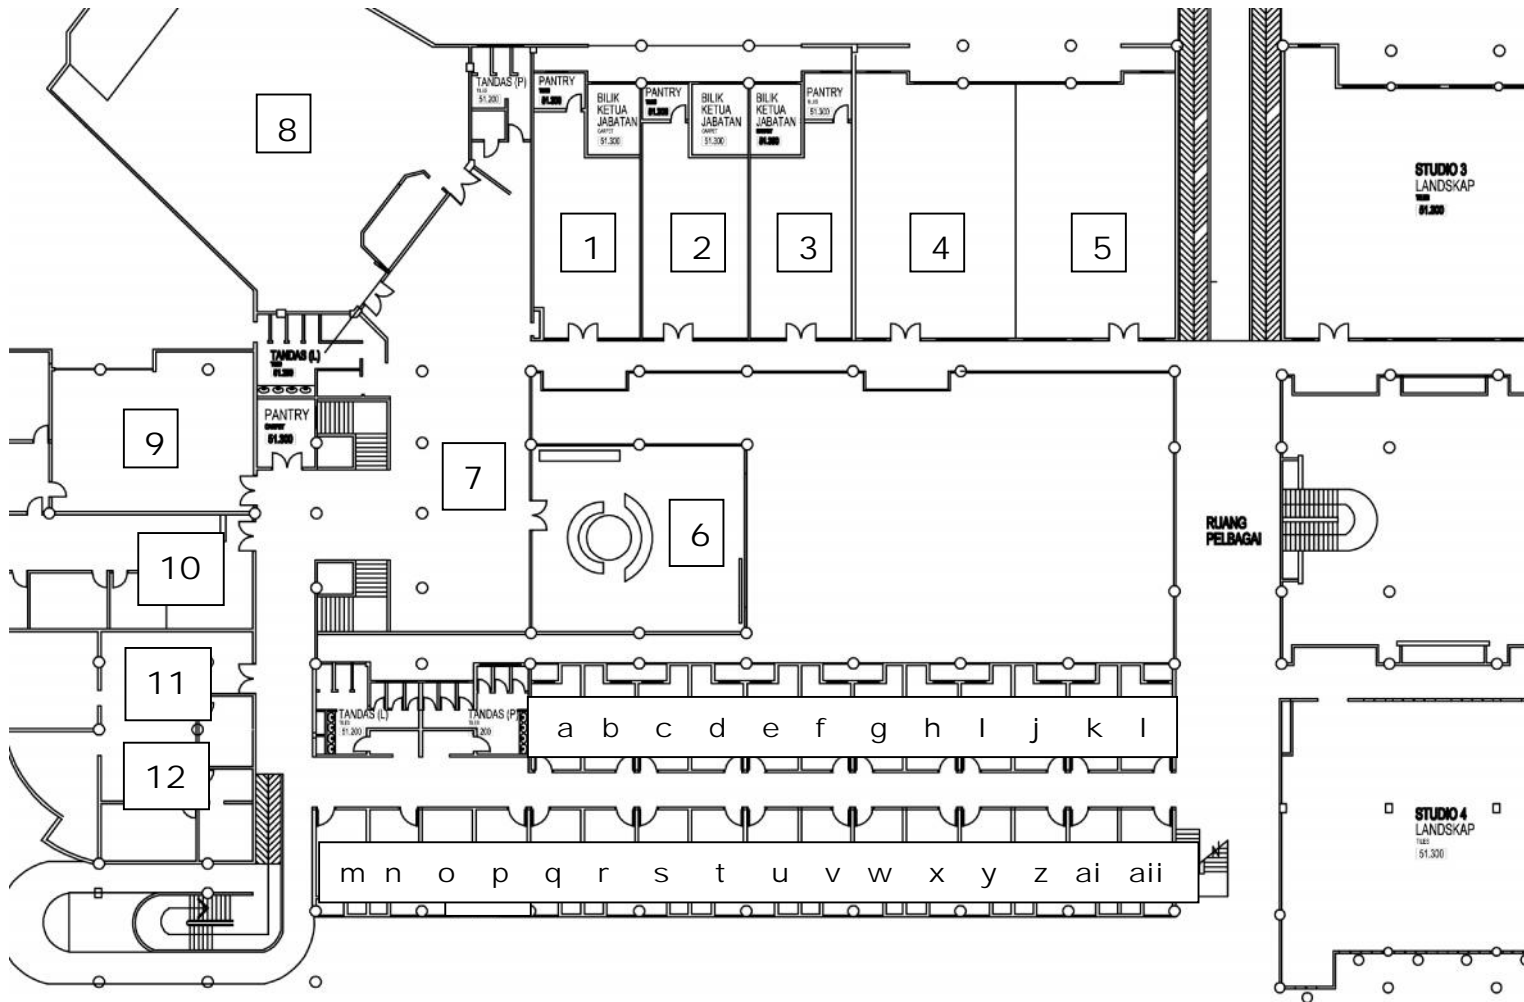

PELAN ARAS DUA (BANGUNAN UTAMA)

LEGEND:

1. 1: Jabatan Lanskap (JSL)
2. 2: Jabatan Senibina (JS)
3. 3: Jabatan Rekabentuk Perindustrian (JRI)
4. 4: Makmal Komputer 1
5. 5: Makmal Komputer 2
6. 6: Staf Lounge
7. 7: Ruang Multipurpose
8. 8: Dewan Rekabentuk
9. 9: Bilik Seminar
10. 10: Pejabat Pentadbiran
11. 11: Pejabat Dekan
12. 12: Pejabat TDAA
    (Akademik, Antarabangsa & HEPA)

1. a: Bilik 1 (LAr. Dr. Atiah)
2. b: Bilik 2 (Dr. Dalilah)
3. c: Bilik 3 (Pn. Raihan)
4. d: Bilik 4 (Dr. Fairuz)
5. e: Bilik 5 (Dr. Saiful)
6. f: Bilik 6 (PM. LAr. Dr. Suhardi)
7. g: Bilik 7 (Dr. Shahrudin)
8. h: Bilik 8 (Dr. Hassan)
9. i: Bilik 9 (En. Emran)
10. j: Bilik 10 (Dr. Kher)
11. k: Bilik 11 (LAr. Asraf)
12. l: Bilik 12 (Ar. Azli)
13. m: Bilik 13 (Dr. Sumarni)
14. n: Bilik 14 (En. Wan Mazlan)
15. o: Bilik 15 (Pn. Ida Suriana)
16. p: Bilik 16 (Ar. Nik Fazlysham)
17. q: Bilik 17 (Dr. Ruhaizim)
18. r: Bilik 18 (PM. Gs. Dr. Johari)
19. s: Bilik 19 (Dr. Wan Srihani)
20. t: Bilik 20 (Dr. Maszura)
21. u: Bilik 21 (Prof. Dr. Khairul)
22. v: Bilik 22 (LAr. Dr. Roziya)
23. w: Bilik 23 (Prof. Dr. Rahinah)
24. x: Bilik 24 (PM. LAr. Dr. Osman)
25. y: Bilik 25 (Dr. Rizal)
26. z: Bilik 26 (Dr. Shahrizal)
27. ai: Bilik 55 (Dr. Noranita)